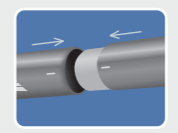

900ml stand-alone bottle with clear 20ml scale mark makes it convenient for formulating liquid.

Detachable handpiece with LED- autoclavable, ergonomic, brighter visibility

Detachable and autoclavable handpiece holder, resists cross-infection