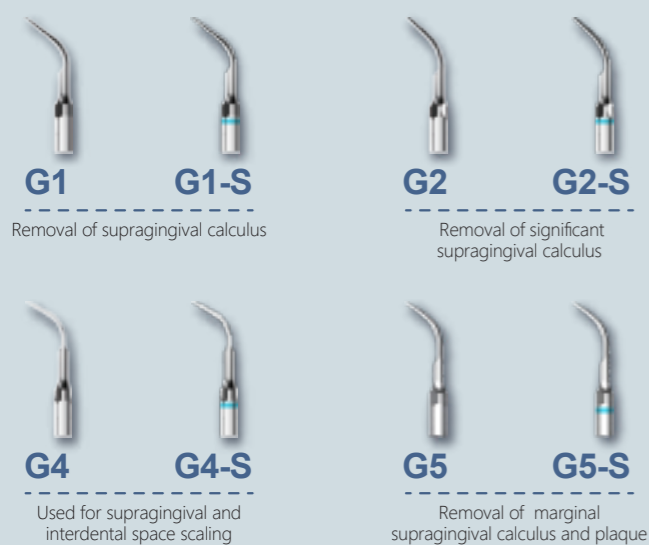

## AI Engine — Scaling has never been so intelligent!

Customized treatment based on tooth surface conditions

Smart touch control system—ultrasensitive & waterproof

Elliptical stroke patterns with polishing effect

## Scaling

## Periodontic