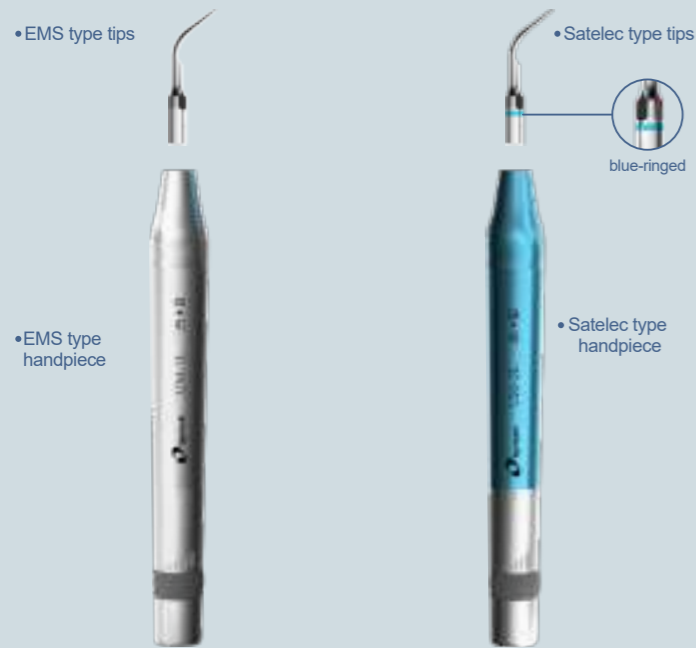

## AI Engine — Scaling has never been so intelligent!

Customized treatment based on tooth surface conditions

Smart touch control system—ultrasensitive & waterproof

Elliptical stroke patterns with polishing effect

Intelligent degenerative feedback

Digital controlled automatic frequency tracking  
Ensures machine works on optimum frequency

Sine wave drive  
Avoids simulation caused by instantaneous current output; ensures comfortable treatment