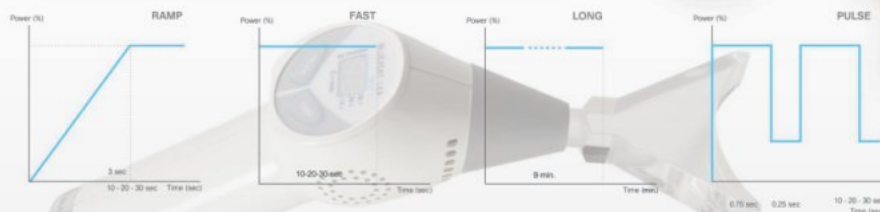

Polymerisation + bleaching in 1 product

2 in 1

BLUEDENT LED SMART CORDLESS

Wavelength range	450 - 490 nm
Modes	RAMP, FAST, PULSE, LONG
Timer	10/20/30 sec. / 9 min.
Light intensity	up to 1300 mW/sq. cm
Weight / Length of handpiece	230 g / 185 mm
Weight of station	540 g
Battery	Li-Ion 3.7 V, 2400 mAh (up to 4000 sec. work)
Charging base with 4-level light meter	Option

BLUEDENT LED SMART cable (built-in) – LED curing light

Wavelength range	450 - 490 nm
Modes	RAMP, FAST, PULSE, LONG
Timer	10/20/30 sec. / 9 min.
Light intensity	up to 1300 mW/sq. cm
Weight / Length of handpiece	230 g / 185 mm
Power supply	220V AC / 24V AC / 12V AC

BLUEDENT LED PRO

Wavelength range	450 - 490 nm
Curing mode - Timer	RAMP - for polymerisation: 10/20/30 sec. LONG - for continuous work during teeth bleaching and brackets fixing: 30 min.
Light intensity	up to 1400 mW/sq. cm
Weight / Length of handpiece	120 g / 185 mm
Power supply	220V AC / 24V AC / 12V AC